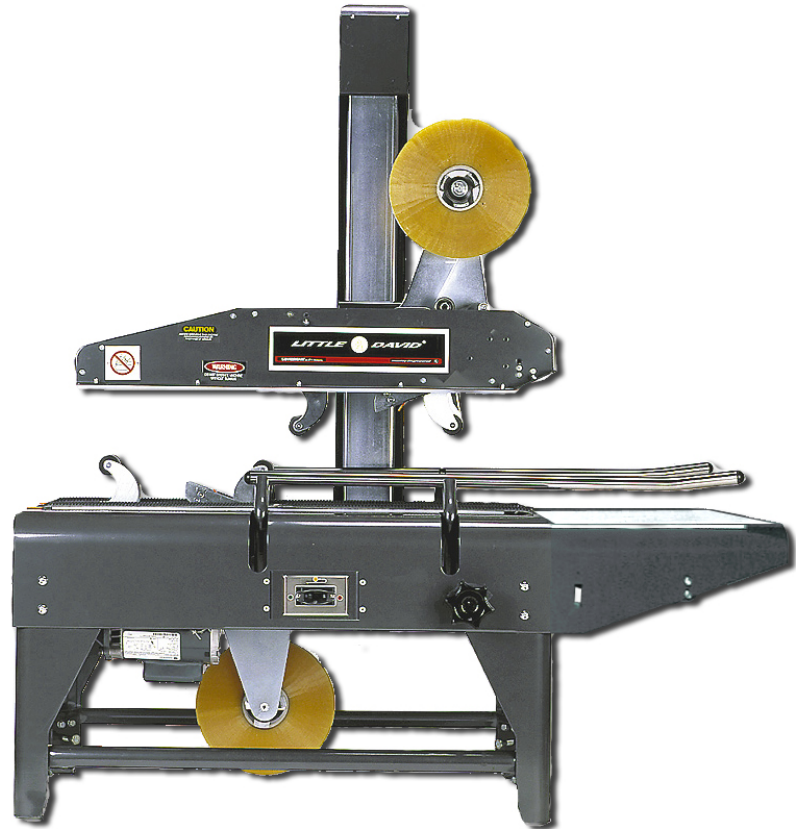

## Uniform Legend

### Case Sealing for the Real World

This reliable case sealer for industrial environments seals a wide range of uniform cases.

Little David delivers packaging equipment that works for you

Interchangeable top and bottom cartridges

#### The Legend offers:

- ☑ Low maintenance
- ☑ Safe CE listed
- ☑ Quick changeover
- ☑ Simple operation
- ☑ Interchangeable tape cartridges
- ☑ Heavy duty
- ☑ Reliable

### Specifications:

**Power:** 240 Volts, single phase

**Operating Speed:** 24.4m/min belt speed

**Weight:** 104kg (uncrated)

**Closure Material:** 50mm pressure sensitive tape

**Options:** 75mm tape, conveyor, castors, top squeezers, ink jet printer, 3 phase electrics.